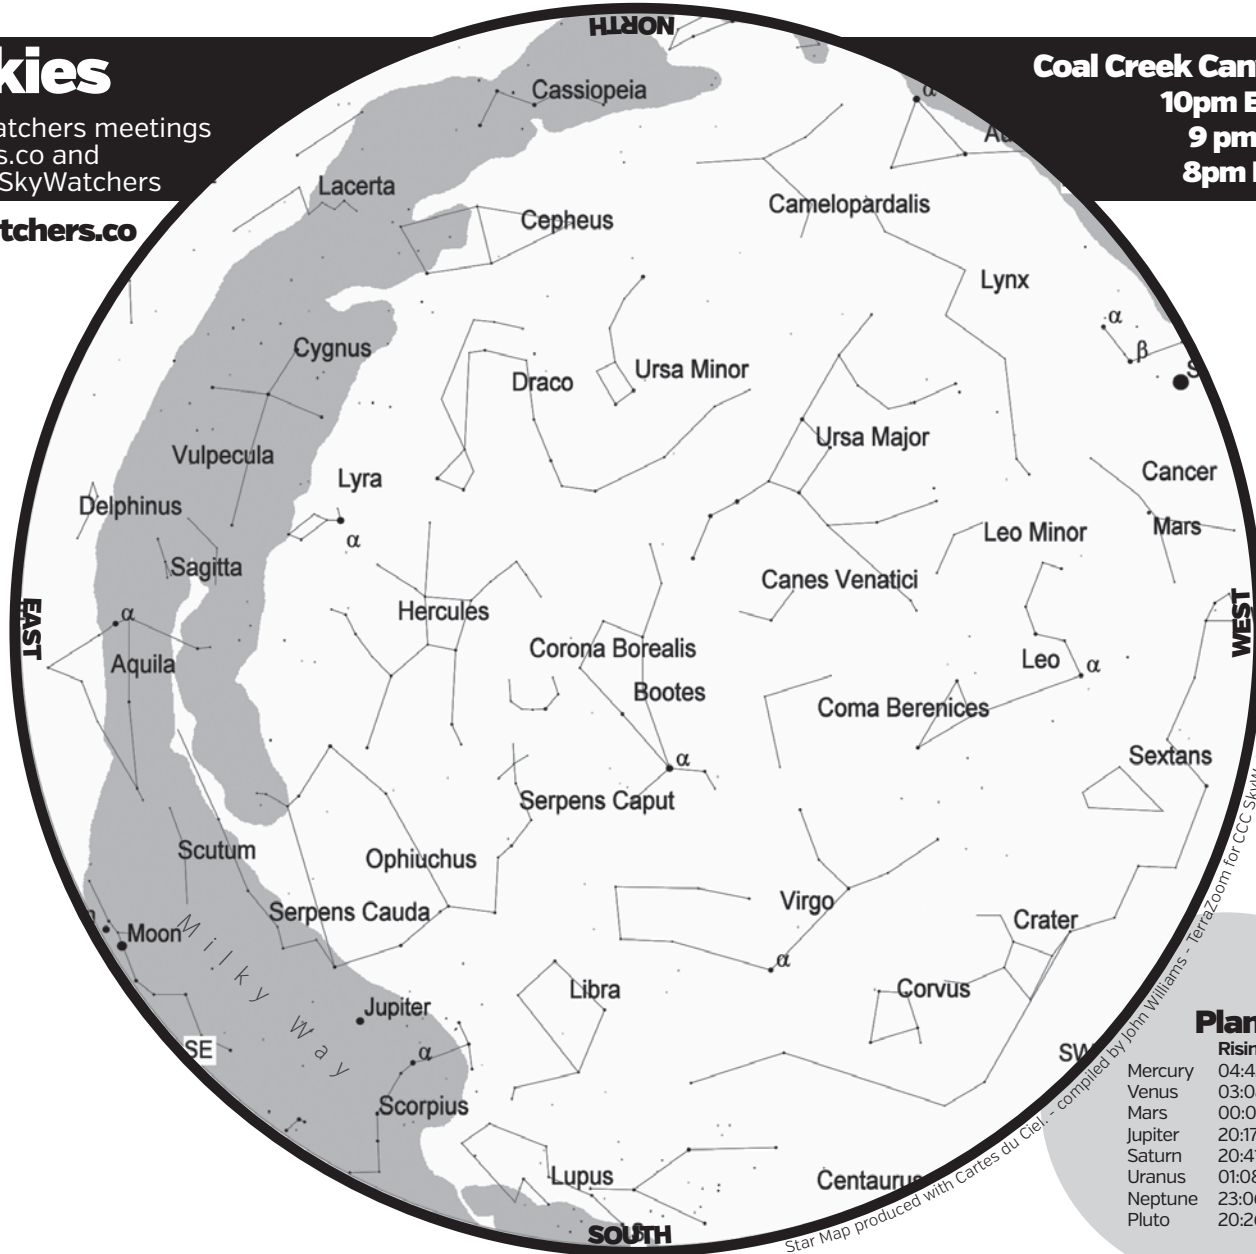

July 2020 Skies

Come to our monthly Sky Watchers meetings
 Details at www.sky-watchers.co and
 Facebook: CoalCreekCanyonSkyWatchers

www.sky-watchers.co

Coal Creek Canyon, CO
10pm Early July
9 pm Mid July
8pm Late July

Sky Events - July 2020

- 05 Full (Buck, Thunder, Hay) Moon
- 05 Penumbral Lunar Eclipse
- 05 Moon near Jupiter
- 12 Last Quarter Moon
- 14 Jupiter at Opposition (brightest of year)
- 20 New Moon
- 20 Saturn at Opposition (brightest of year)
- 22 Mercury at Greatest Western Elongation (morning sky)
- 27 First Quarter Moon
- 28,29 Delta Aquarids Meteor Shower

Planets

	Rising	Setting
Mercury	04:42	18:58
Venus	03:08	17:11
Mars	00:06	12:09
Jupiter	20:17	05:42
Saturn	20:41	06:16
Uranus	01:08	14:45
Neptune	23:06	10:36
Pluto	20:26	05:48

* denotes that prediction accuracy may be off by several seconds.