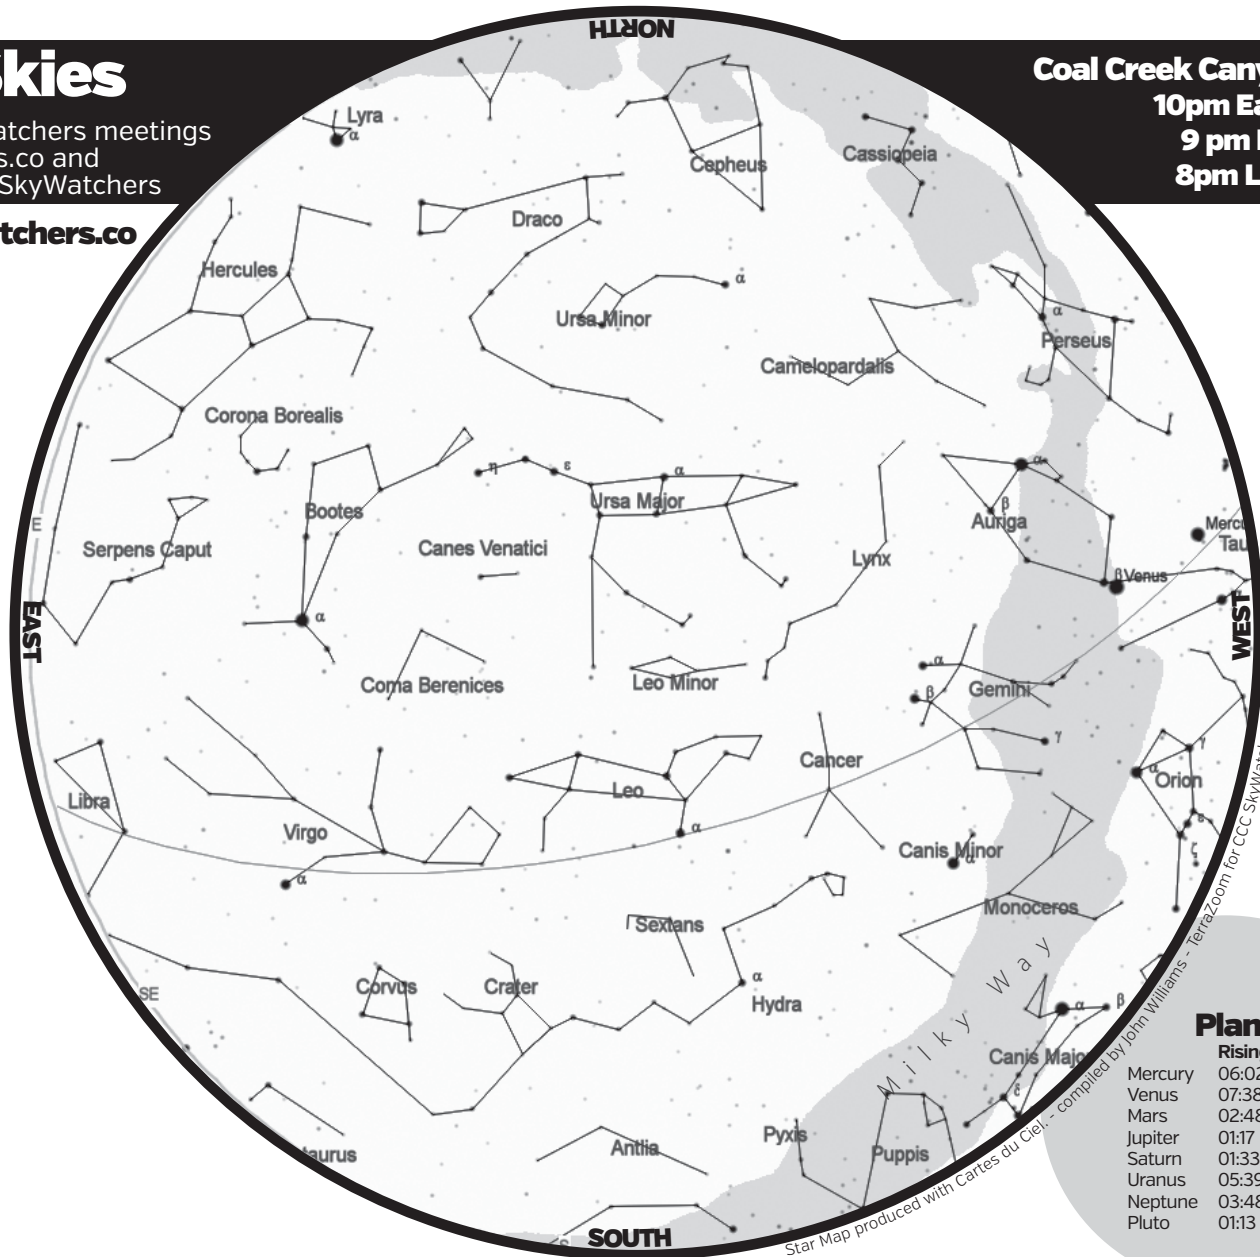

May 2020 Skies

Come to our monthly Sky Watchers meetings
 Details at www.sky-watchers.co and
 Facebook: CoalCreekCanyonSkyWatchers

www.sky-watchers.co

Coal Creek Canyon, CO
10pm Early May
9 pm Mid May
8pm Late May

Sky Events - May 2020

- 04, 05 Eta Aquarids Meteor Shower
- 07 Full (Flower, Corn Planting, Milk) Moon - Supermoon
- 14 Last Quarter Moon
- 17 Jupiter near Saturn
- 22 New Moon
- 23 Moon near Venus
- 23 Comet Atlas - closest approach to Earth
- 27 Moon near Beehive Cluster
- 29 First Quarter Moon

Planets

	Rising	Setting
Mercury	06:02	20:02
Venus	07:38	23:06
Mars	02:48	13:04
Jupiter	01:17	10:46
Saturn	01:33	11:11
Uranus	05:39	19:09
Neptune	03:48	15:13
Pluto	01:13	10:33

For more International Space Station (ISS) pass information: <http://heavens-above.com/PassSummary.aspx?satid=25544&lat=39.9271&lng=-105.3706&loc=Boulder&alt=2357&tz=MST>
 For more Iridium flare information: <http://heavens-above.com/IridiumFlares.aspx?lat=39.9271&lng=-105.3706&loc=Boulder&alt=2357&tz=MST>