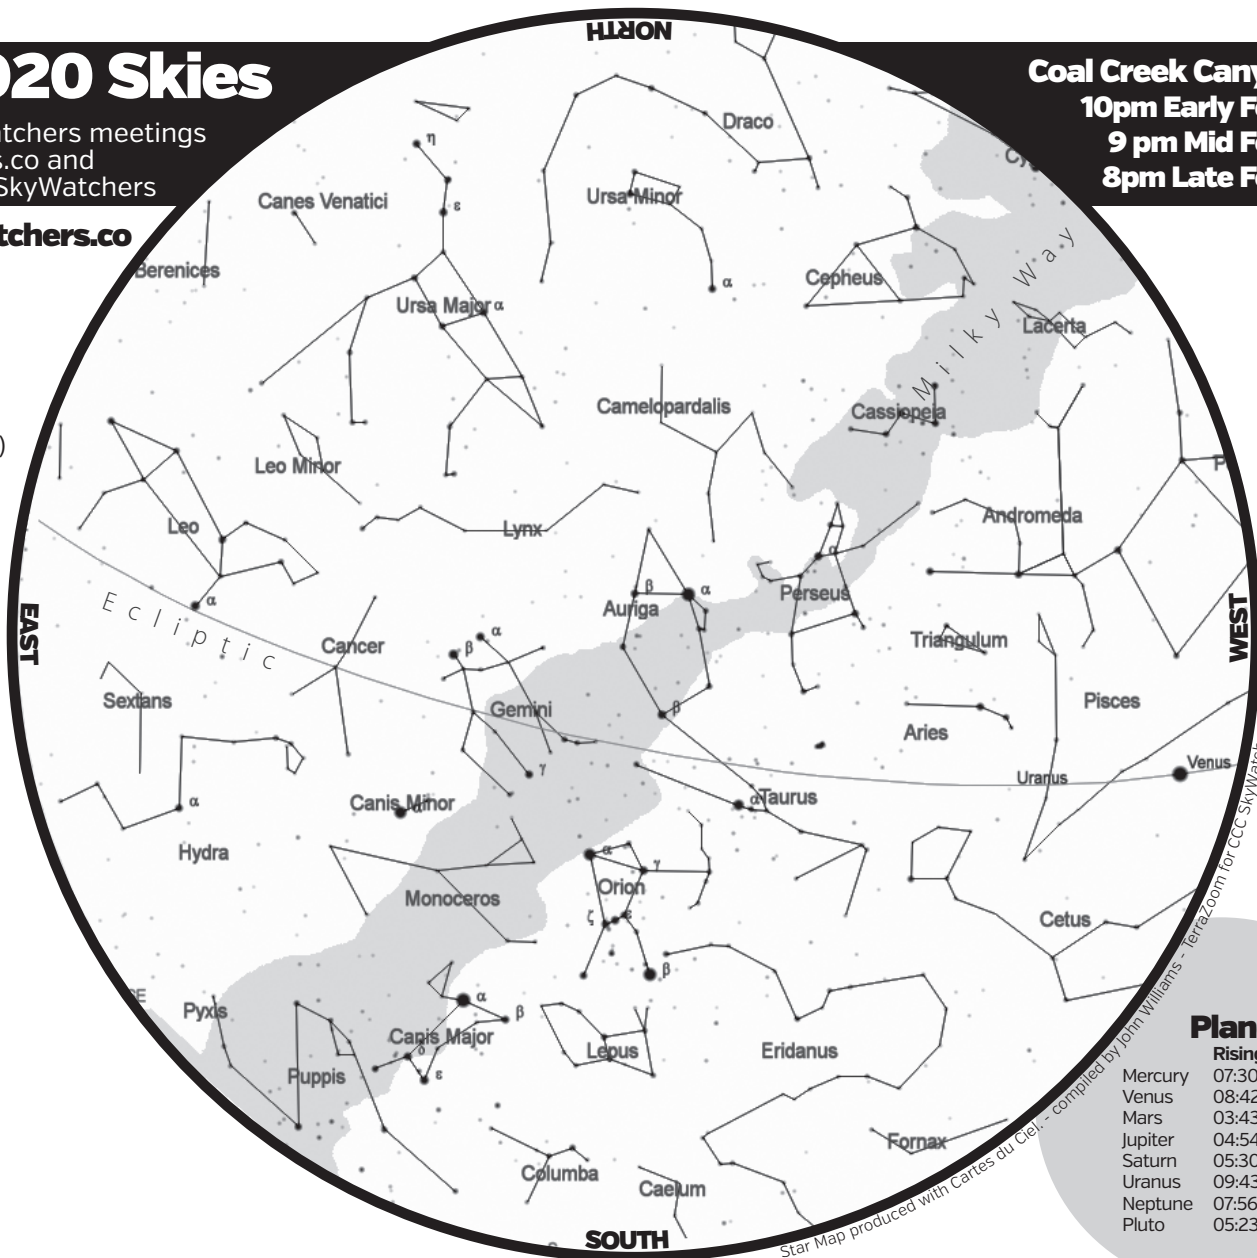

**Coal Creek Canyon, CO**  
**10pm Early February**  
**9 pm Mid February**  
**8pm Late February**

## Sky Events - February 2020

- 1 First Quarter Moon
- 8  $\alpha$ -Centaurid meteor shower
- 9 Full (Snow) Moon (SuperMoon)
- 11 Mercury at Greatest Eastern Elongation (evening)
- 15 Last Quarter Moon
- 18 Conjunction Moon and Mars
- 19 Conjunction Moon and Jupiter
- 20 Conjunction Moon and Saturn
- 23 New Moon
- 27 Conjunction Moon and Venus

## Planets

	Rising	Setting
Mercury	07:30	18:55
Venus	08:42	21:06
Mars	03:43	12:51
Jupiter	04:54	14:11
Saturn	05:30	14:59
Uranus	09:43	23:03
Neptune	07:56	19:14
Pluto	05:23	14:43

All Iridium satellites that "flare" were deorbited by end of 2018. No more Iridium flares.

**Orbital Information:**  
 Tiangong 2: decayed  
 ISS: 408 x 411 km, 51.6°  
 Hubble: 537 x 540 km, 28.5°

\* denotes that prediction accuracy may be off by several seconds.