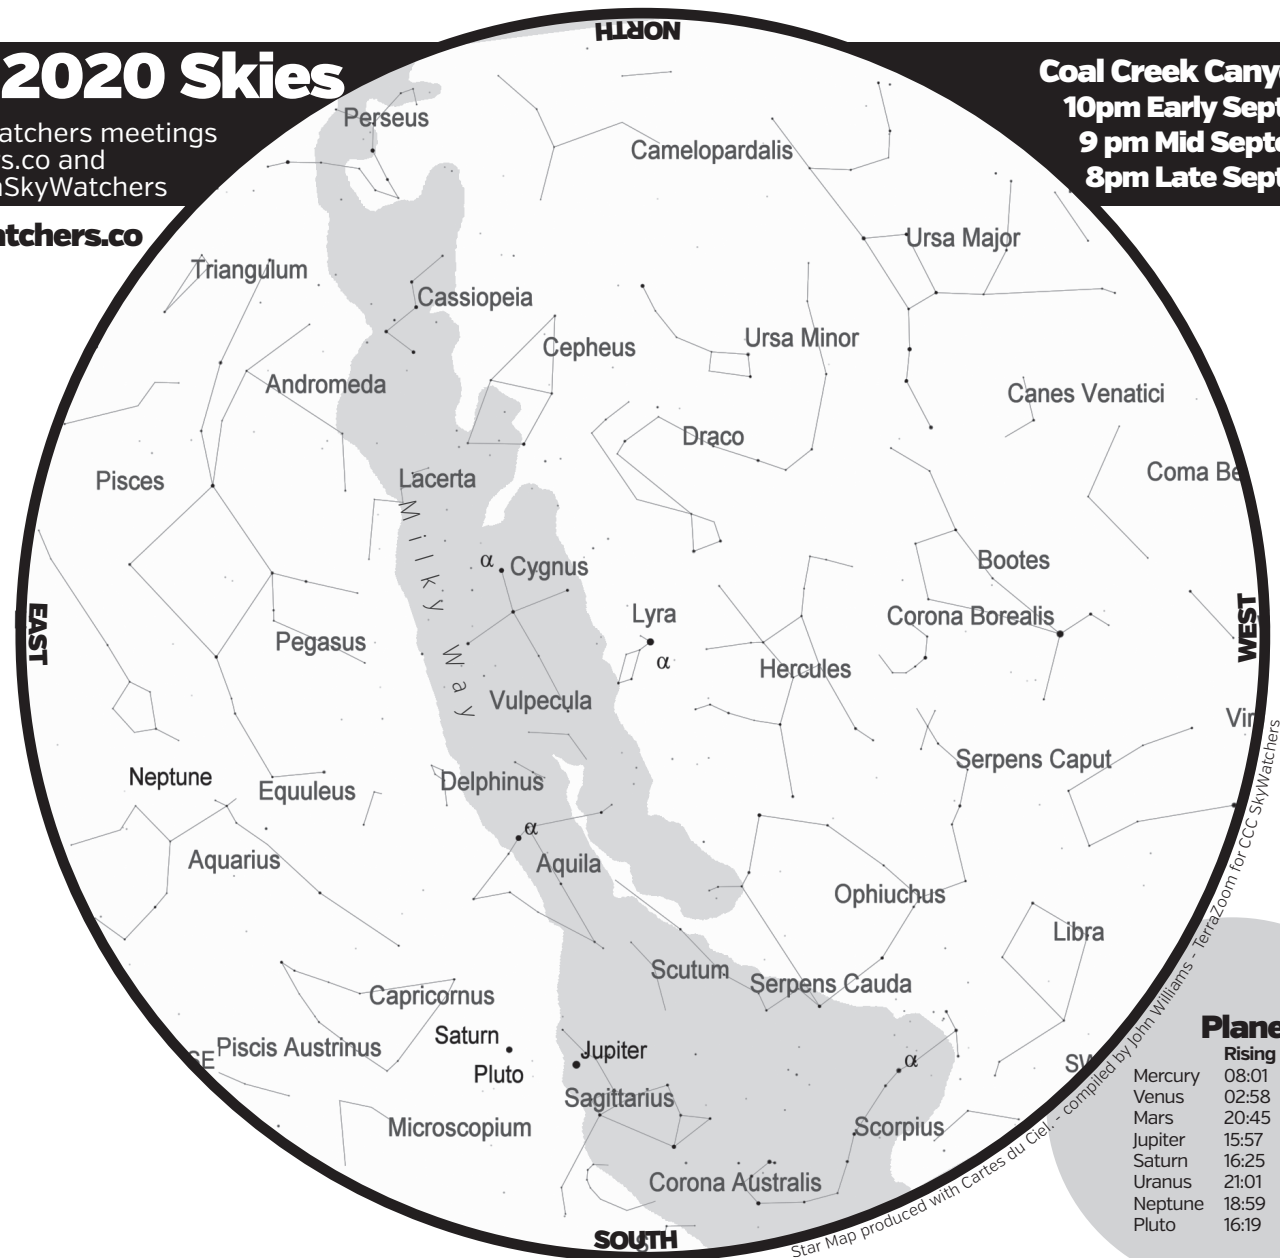

# September 2020 Skies

Come to our monthly Sky Watchers meetings  
 Details at [www.sky-watchers.co](http://www.sky-watchers.co) and  
 Facebook: CoalCreekCanyonSkyWatchers

[www.sky-watchers.co](http://www.sky-watchers.co)

**Coal Creek Canyon, CO**  
**10pm Early September**  
**9 pm Mid September**  
**8pm Late September**

## Sky Events - September 2020

- 01 Full (Corn) Moon
- 05 Moon near Mars
- 10 Last Quarter Moon
- 11 Neptune at Opposition - closest to Earth
- 17 New Moon
- 22 September (Fall) Equinox
- 22 Mercury near Spica
- 23 Last Quarter Moon
- 25 Moon near Jupiter
- 25 Moon Near Saturn
- 01 Full (Harvest, Travel, Blood) Moon

## Planets

	Rising	Setting
Mercury	08:01	20:00
Venus	02:58	17:10
Mars	20:45	09:32
Jupiter	15:57	01:15
Saturn	16:25	01:55
Uranus	21:01	10:42
Neptune	18:59	06:26
Pluto	16:19	01:38

\* denotes that prediction accuracy may be off by several seconds.