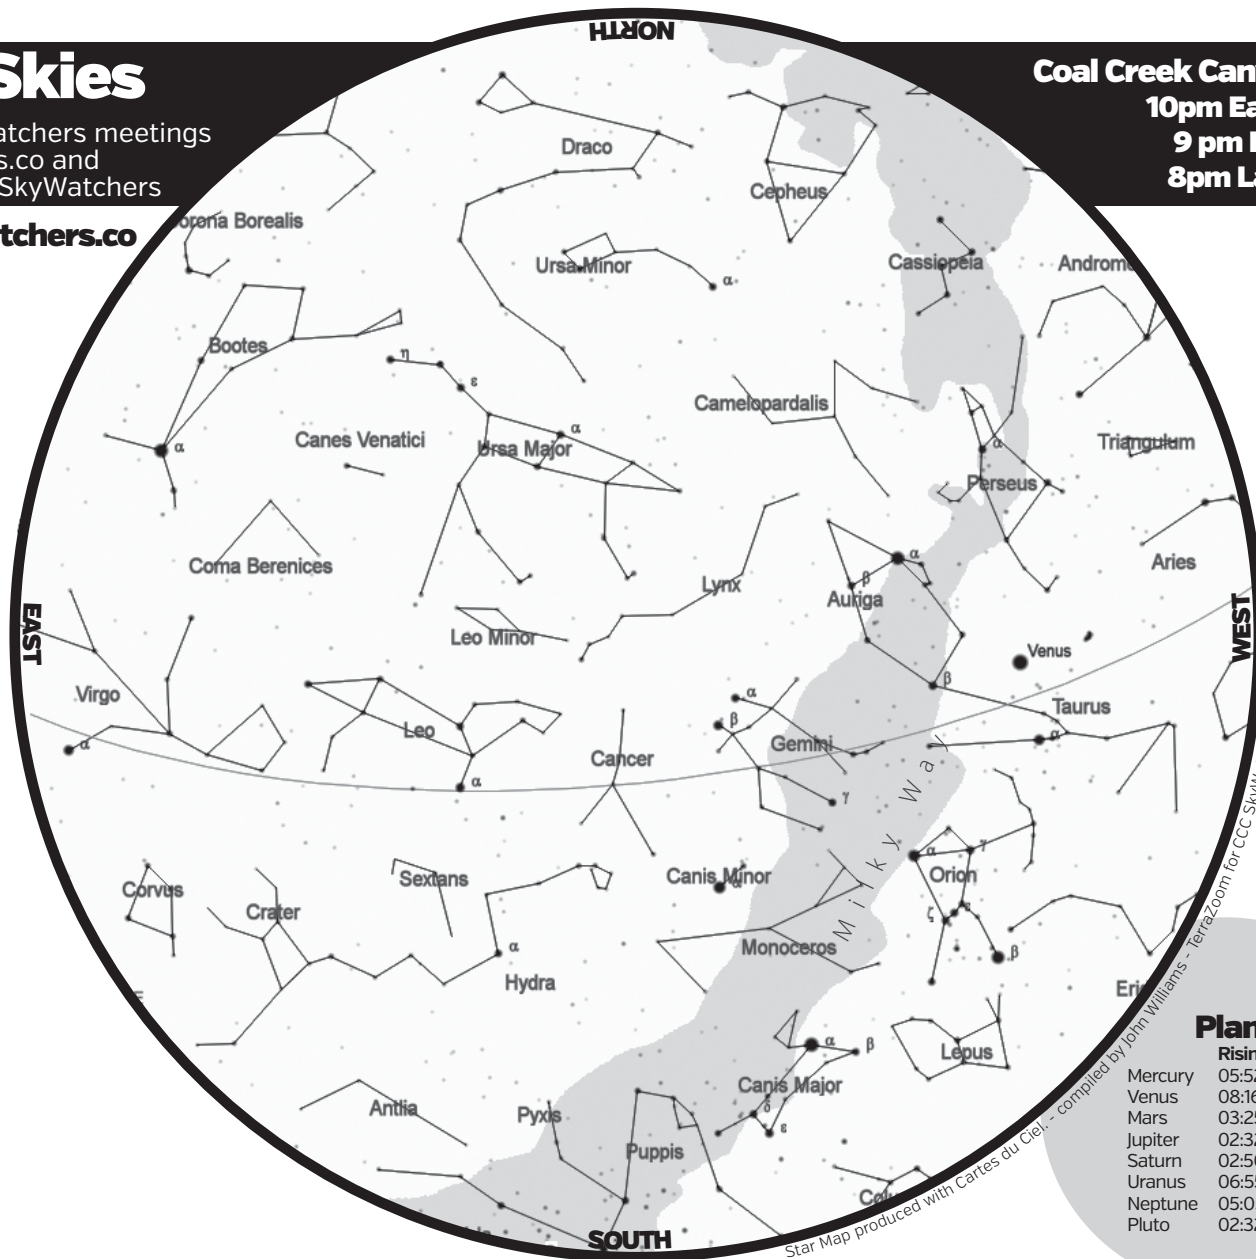

April 2020 Skies

Come to our monthly Sky Watchers meetings
 Details at www.sky-watchers.co and
 Facebook: CoalCreekCanyonSkyWatchers

www.sky-watchers.co

Coal Creek Canyon, CO
10pm Early April
9 pm Mid April
8pm Late April

Sky Events - April 2020

- 01 First Quarter Moon
- 03 Conjunction Mercury and Neptune
- 03 Conjunction Venus and Pleiades (M45)
- 08 Full (Pink, Sprouting Grass, Egg, Growing)
Moon - Supermoon
- 09 Conjunction - Jupiter and Pluto
- 14 Last Quarter Moon
- 14 Conjunction - Jupiter and Moon
- 15 Conjunction Moon and Saturn
- 15 Conjunction Moon and Mars
- 21 Conjunction Moon and Mercury
- 22, 23 Lyrids Meteor Shower
- 23 New Moon
- 30 First Quarter Moon

Planets

	Rising	Setting
Mercury	05:52	17:58
Venus	08:16	23:31
Mars	03:25	13:13
Jupiter	02:32	11:59
Saturn	02:50	12:27
Uranus	06:55	20:22
Neptune	05:05	16:29
Pluto	02:32	11:52

* denotes that prediction accuracy may be off by several seconds.

For Iridium flares first number in magnitude area is the magnitude of the flare; number in parenthesis indicates the magnitude of the flare itself