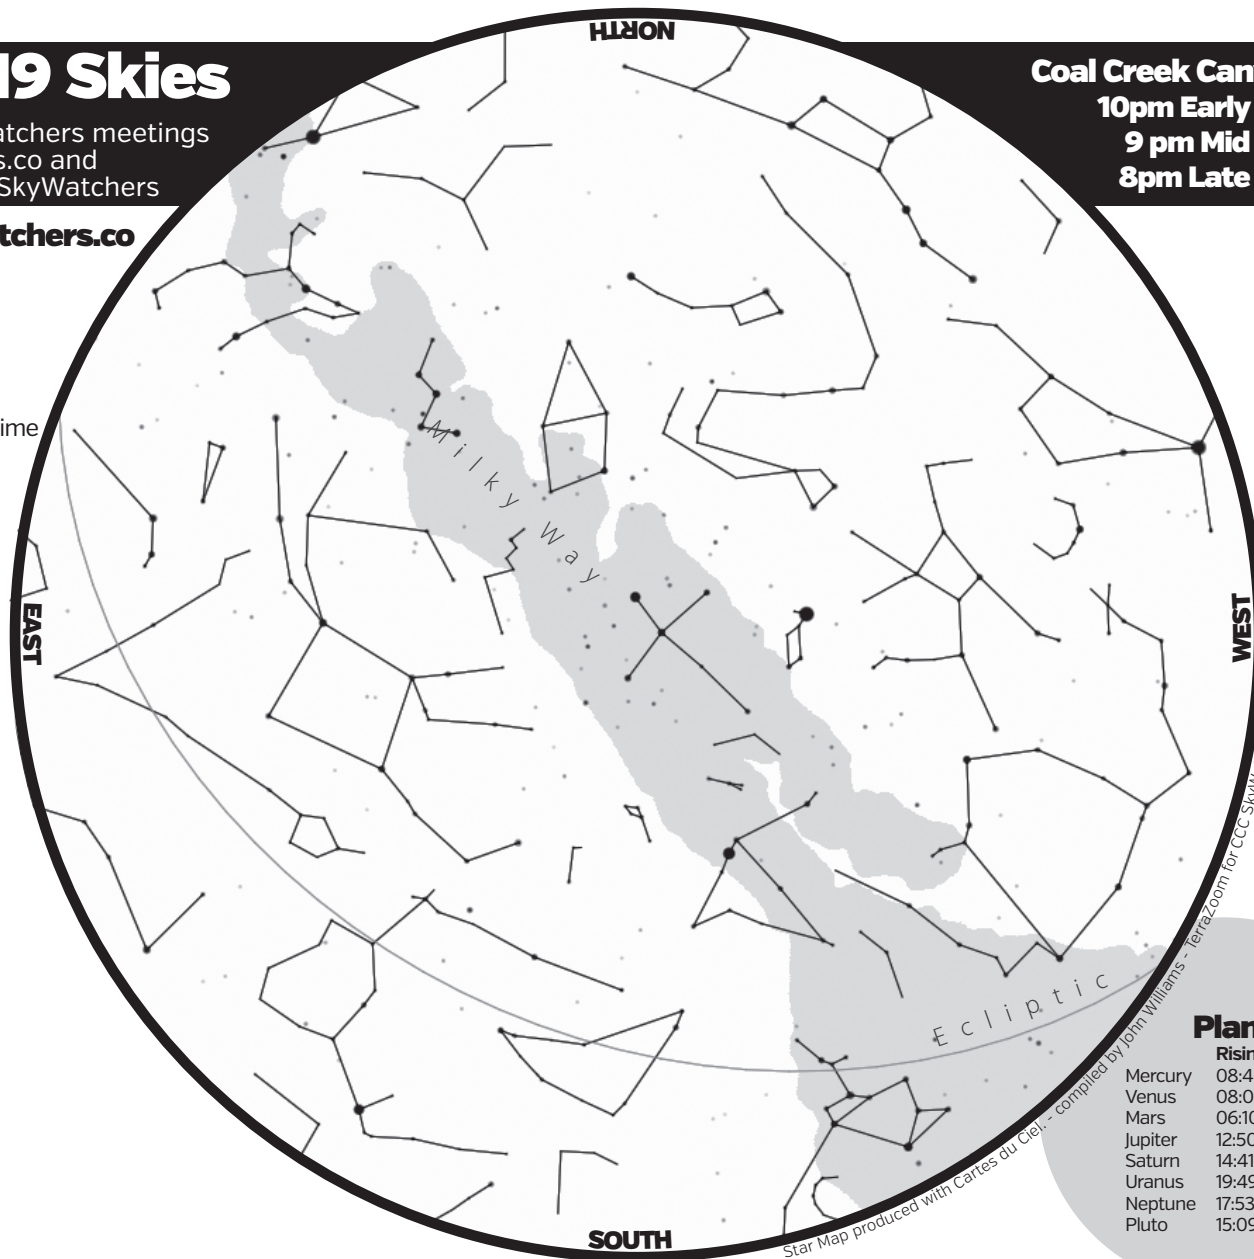

Sky Events - October 2019

- 3 Moon near Jupiter
- 5 First Quarter Moon
- 13 Full (Hunter's, Blood, Travel) Moon
- 20 Mercury at Greatest Eastern Elongation (best time to see Mercury in evening sky)
- 21 Last Quarter Moon
- 21, 22 Orionids Meteor Shower
- 21 Moon near Beehive Cluster
- 27 New Moon
- 28 Uranus at Opposition (best time to view)

ISS Passes

| Date | Satellite | Start/End & Direction | Magnitude |
|------|-----------|-----------------------|-----------|
| 01 | ISS | 20:20 NNW - 20:22 NNE | -1.5 |
| 02 | ISS | 19:32 NNW - 19:35 NE | -1.3 |
| 03 | ISS | 20:19 NNW - 20:22 N | -2.1 |
| 04 | ISS | 19:31 NNW - 19:35 ENE | -1.9 |
| 05 | ISS | 20:19 NW - 20:21 N | -3.2 |
| 06 | ISS | 19:30 NW - 19:35 E | -2.9 |
| 07 | ISS | 20:18 WNW - 20:21 SW | -3.1 |
| 08 | ISS | 19:29 NW - 19:35 SE | -3.9 |
| 09 | ISS | 20:18 W - 20:22 SSW | -1.2 |
| 10 | ISS | 19:29 WNW - 19:35 SSE | -1.9 |
| 12 | ISS | 19:30 WSW - 19:31 SW | -0.4 |
| 22 | ISS | 06:28 S - 06:33 E | -0.8 |
| 24 | ISS | 06:26 SW - 06:33 ENE | -2.9 |
| 25 | ISS | 05:39 S - 05:44 ENE | -1.8 |
| 26 | ISS | 06:26 WSW - 06:32 NE | -3.6 |
| 27 | ISS | 05:39 ESE - 05:43 NE | -3.8 |
| 28 | ISS | 06:26 WNW - 06:30 NNE | -2.5 |
| 29 | ISS | 05:39 N - 05:42 NE | -2.4 |

All Iridium satellites that "flare" were deorbited by end of 2018. No more Iridium flares.

Orbital Information:

Tiangong 2: decayed
 ISS: 408 x 411 km, 51.6°
 Hubble: 537 x 540 km, 28.5°

* denotes that prediction accuracy may be off by several seconds.

Planets

| | Rising | Setting |
|---------|--------|---------|
| Mercury | 08:40 | 19:21 |
| Venus | 08:05 | 19:15 |
| Mars | 06:10 | 18:20 |
| Jupiter | 12:50 | 22:06 |
| Saturn | 14:41 | 23:57 |
| Uranus | 19:49 | 09:18 |
| Neptune | 17:53 | 05:12 |
| Pluto | 15:09 | 00:30 |